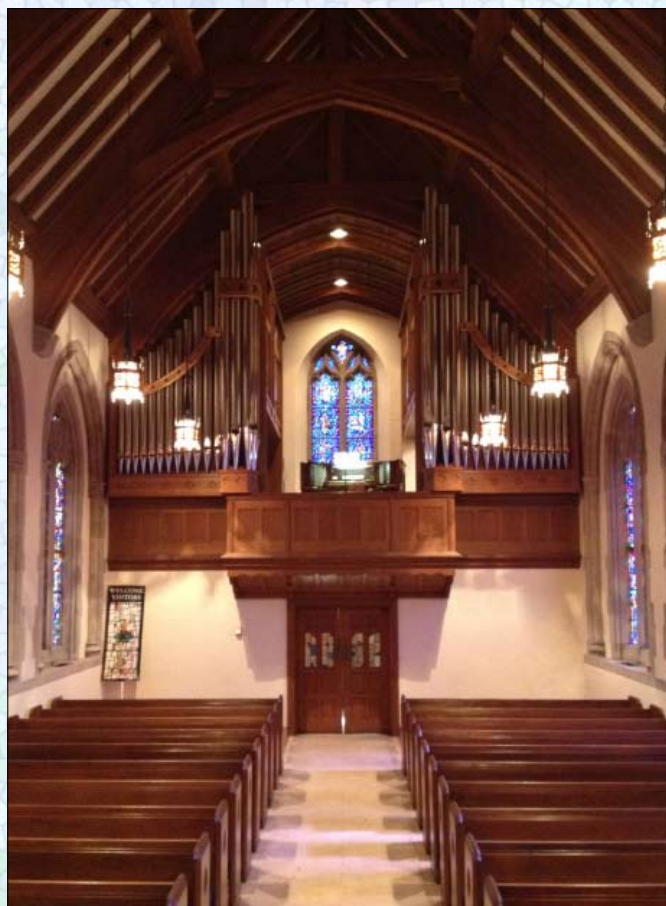

This instrument features an eclectic specification with resources designed to fully support the wide variety of musical needs at Covenant Presbyterian. The instrument is positioned in the rear of the chapel in a balcony. The organ case is built of white oak, and the traditional drawknob console is white oak with a mahogany interior.